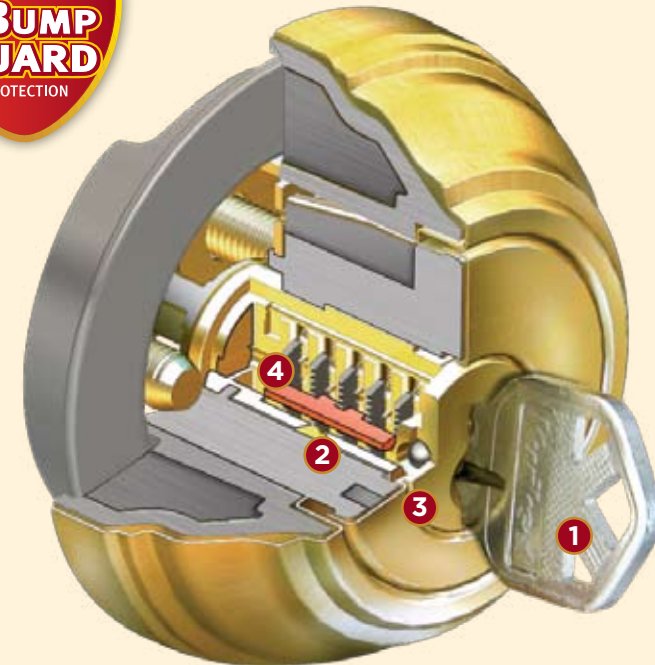

3	LO3	5	11P	15	15A	26	26D
Handlesets								
Dakota								
Farmington								
Knobs								
Polo								
Tylo								
Valiant								
Levers								
Delta								
Dorian								
Deadbolts								
660/665								

Finishes

Our philosophy is that a finish can make all the difference. From Polished Brass to Venetian Bronze, the finish you choose makes a statement. It can, quite literally, finish off a room, giving it style and polish. We offer a full spectrum of finishes and textures.