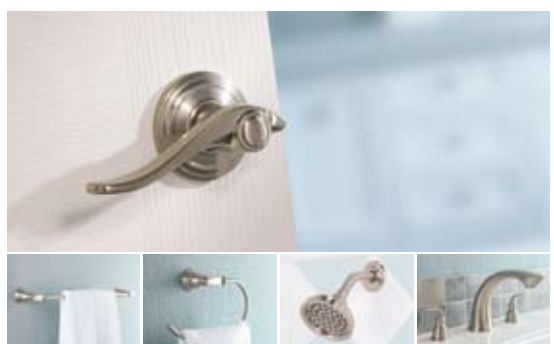

Avalon

Cooling breezes. A hint of moisture in the air. Life is easy and interiors are oriented to the water. Uncomplicated style and light, sun bleached colors populate this house. The Avalon has a slight touch of the coast, aesthetically coexisting with any color scheme or decor.