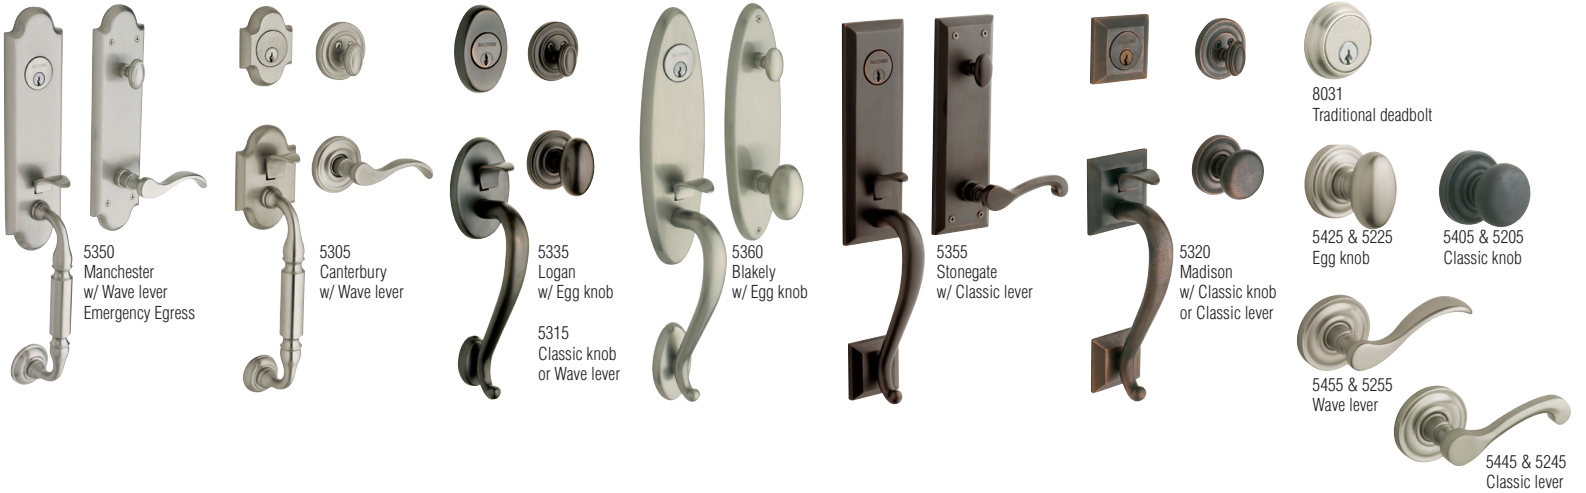

TRADITIONAL

Finishes: 030, 003, 102, 112, 150, 402, 412

BETHPAGE

Finishes: 102, 112, 412

CONTEMPORARY

Finishes: 150, 260, 264

RUSTIC

Finishes: 112, 402, 412

Finishes: 030, 003, 102, 112, 150, 402, 412

Classic Knob Full Dummy
Classic Knob Single Dummy
Classic Knob Passage 2-3/8" Backset
Classic Knob Privacy 2-3/8" Backset
Classic Knob Passage 2-3/4" Backset
Classic Knob Privacy 2-3/4" Backset
Egg Knob Full Dummy
Egg Knob Single Dummy
Egg Knob Passage 2-3/8" Backset
Egg Knob Privacy 2-3/8" Backset
Egg Knob Passage 2-3/4" Backset
Egg Knob Privacy 2-3/4" Backset
Classic Lever Full Dummy
Classic Lever Single Dummy- Lh
Classic Lever Passage 2-3/8" Backset
Classic Lever Privacy 2-3/8" Backset
Classic Lever Single Dummy- Rh
Classic Lever Passage 2-3/4" Backset
Classic Lever Privacy 2-3/4" Backset
Wave Lever Full Dummy
Wave Lever Passage 2-3/8" Backset
Wave Lever Privacy 2-3/8" Backset
Wave Lever Single Dummy- Rh
Wave Lever Passage 2-3/4" Backset
Wave Lever Privacy 2-3/4" Backset