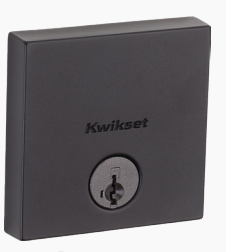

Downtown

Shown in Iron Black

Kwikset Signature Series

SMARTKEY SECURITY

	3	LO3	5	11P	15	15A	26	26D	514
Handlesets									
Amherst									
Arlington									
Ashfield									
Austin									
Avalon									
Camino									
Chelsea									
Hawthorne									
Montara									
San Clemente									
Shelburne									
Tavaris									
Knobs									
Abbey									
Cameron									
Circa									
Hancock									
Laurel									
Phoenix									
Pismo*									
Levers									
Ashfield									
Austin									
Avalon									
Brooklane									
Commonwealth									
Halifax									
Katara									
Lido									
Lisbon									
Milan									
Montreal									
Pembroke									
Sydney									
Tustin									
Vedani									
Deadbolts									
780/785									
980/985									
980/985 Austin									
816 Key Control									
158/159 Halifax									
158/159 Milan									
Downtown									
Uptown									
Residential Smart Locks									
909/910 SmartCode									
909/910 CNT SmartCode									
911/912 SmartCode Lever									
913/914 SmartCode									
913/914 CNT SmartCode									
915/916 SmartCode									
915/916 CNT SmartCode									
925 Kevo Deadbolt									
925 Kevo Deadbolt CNT*									
Kevo Convert									
Obsidian									
Powerbolt 2									
Premis Smart Lock									
Smartcode 888									
Kwikset Convert									

Additional products are available with Home Connect® technology

Kwikset

SMARTKEY SECURITY

	3	LO3	5	11P	15	15A	26	26D
Handlesets								
Amador								
Belleview								
Dakota								
Knobs								
Aliso								
Cove								
Polo								
Tylo								
Levers								
Balboa								
Delta								
Dorian								
Ladera								
Deadbolts								
660/665								
660 CRR								

*Coming Soon

FINISHES

Our philosophy is that a finish can make all the difference. From Polished Brass to Rustic Bronze, the finish you choose makes a statement. It can finish off a room, giving it style and polish. We offer a full spectrum of finishes and textures.